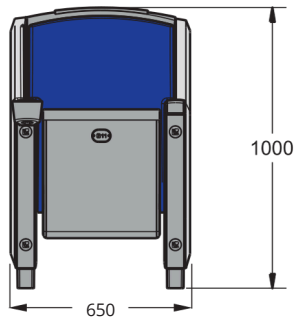

leonardo 497

SILVER

(WITH CUPHOLDER)