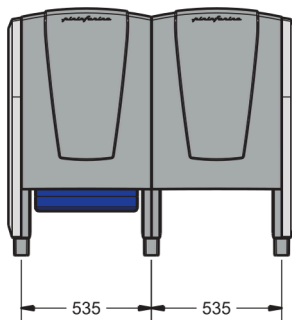

leonardo 497

SILVER

(WITH CUPHOLDER)