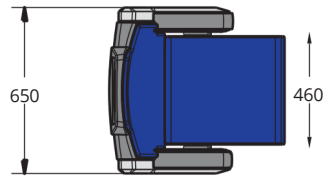

leonardo 497

SILVER