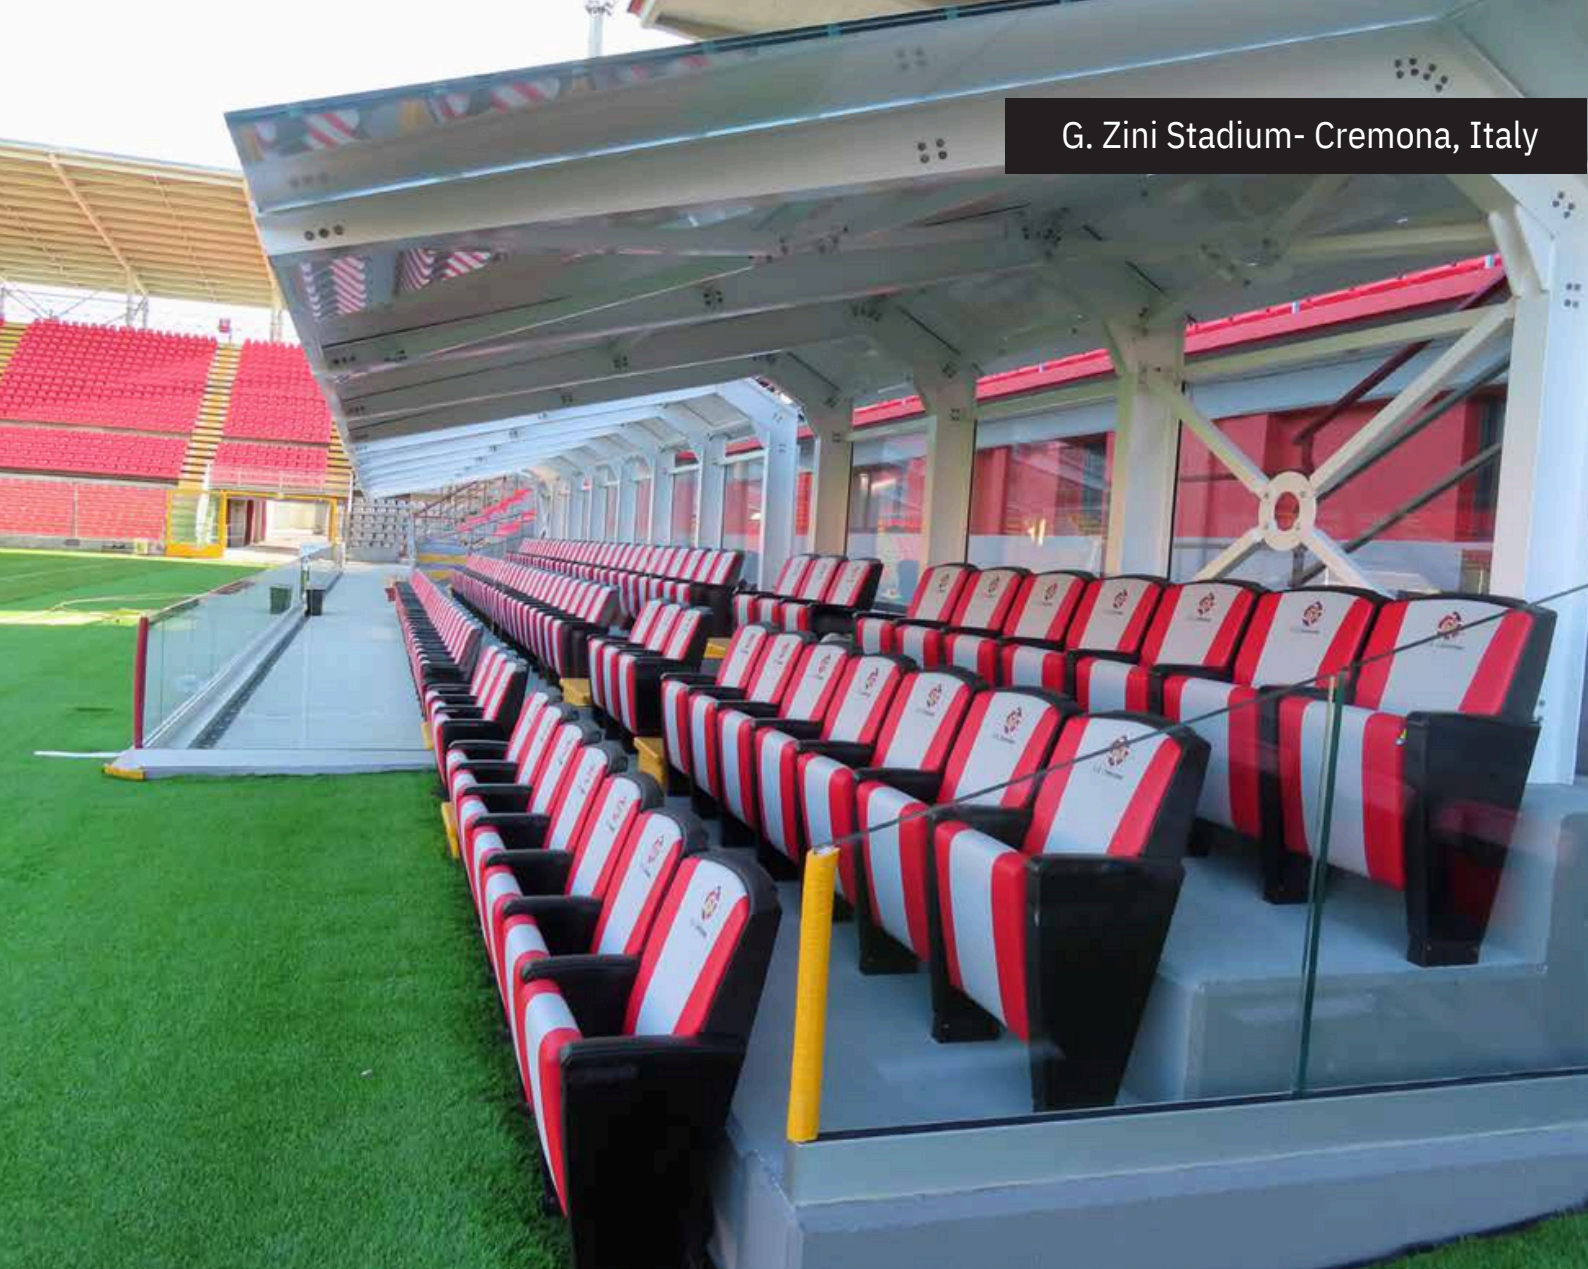

G. Zini Stadium- Cremona, Italy