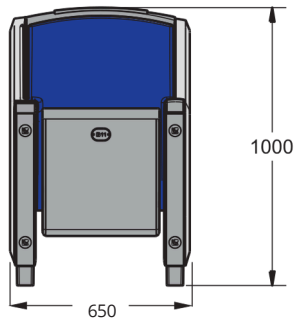

leonardo 497

SILVER