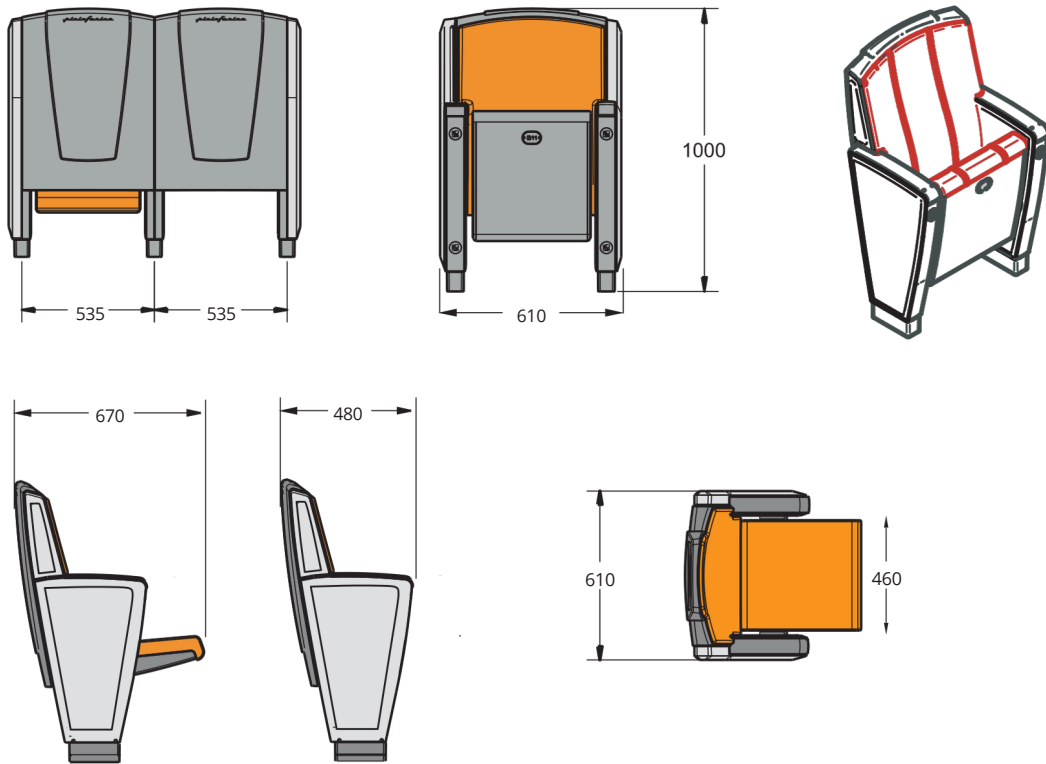

leonardo 457

SILVER