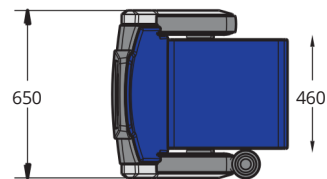

leonardo 497

SILVER

(WITH CUPHOLDER)