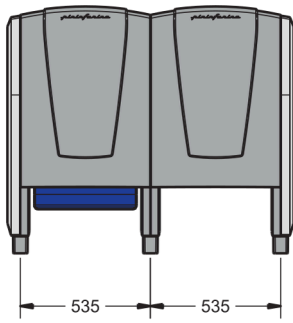

leonardo 497

SILVER