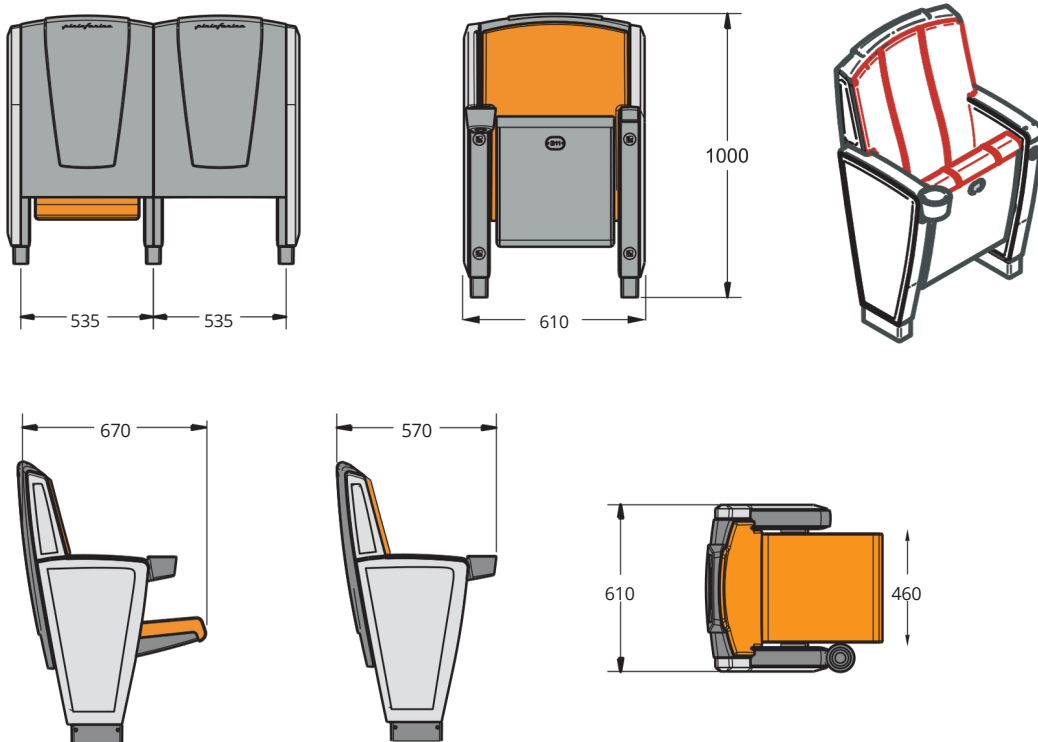

leonardo 457

SILVER

(WITH CUPHOLDER)