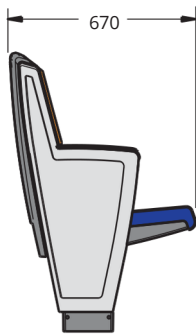

leonardo 497

SILVER