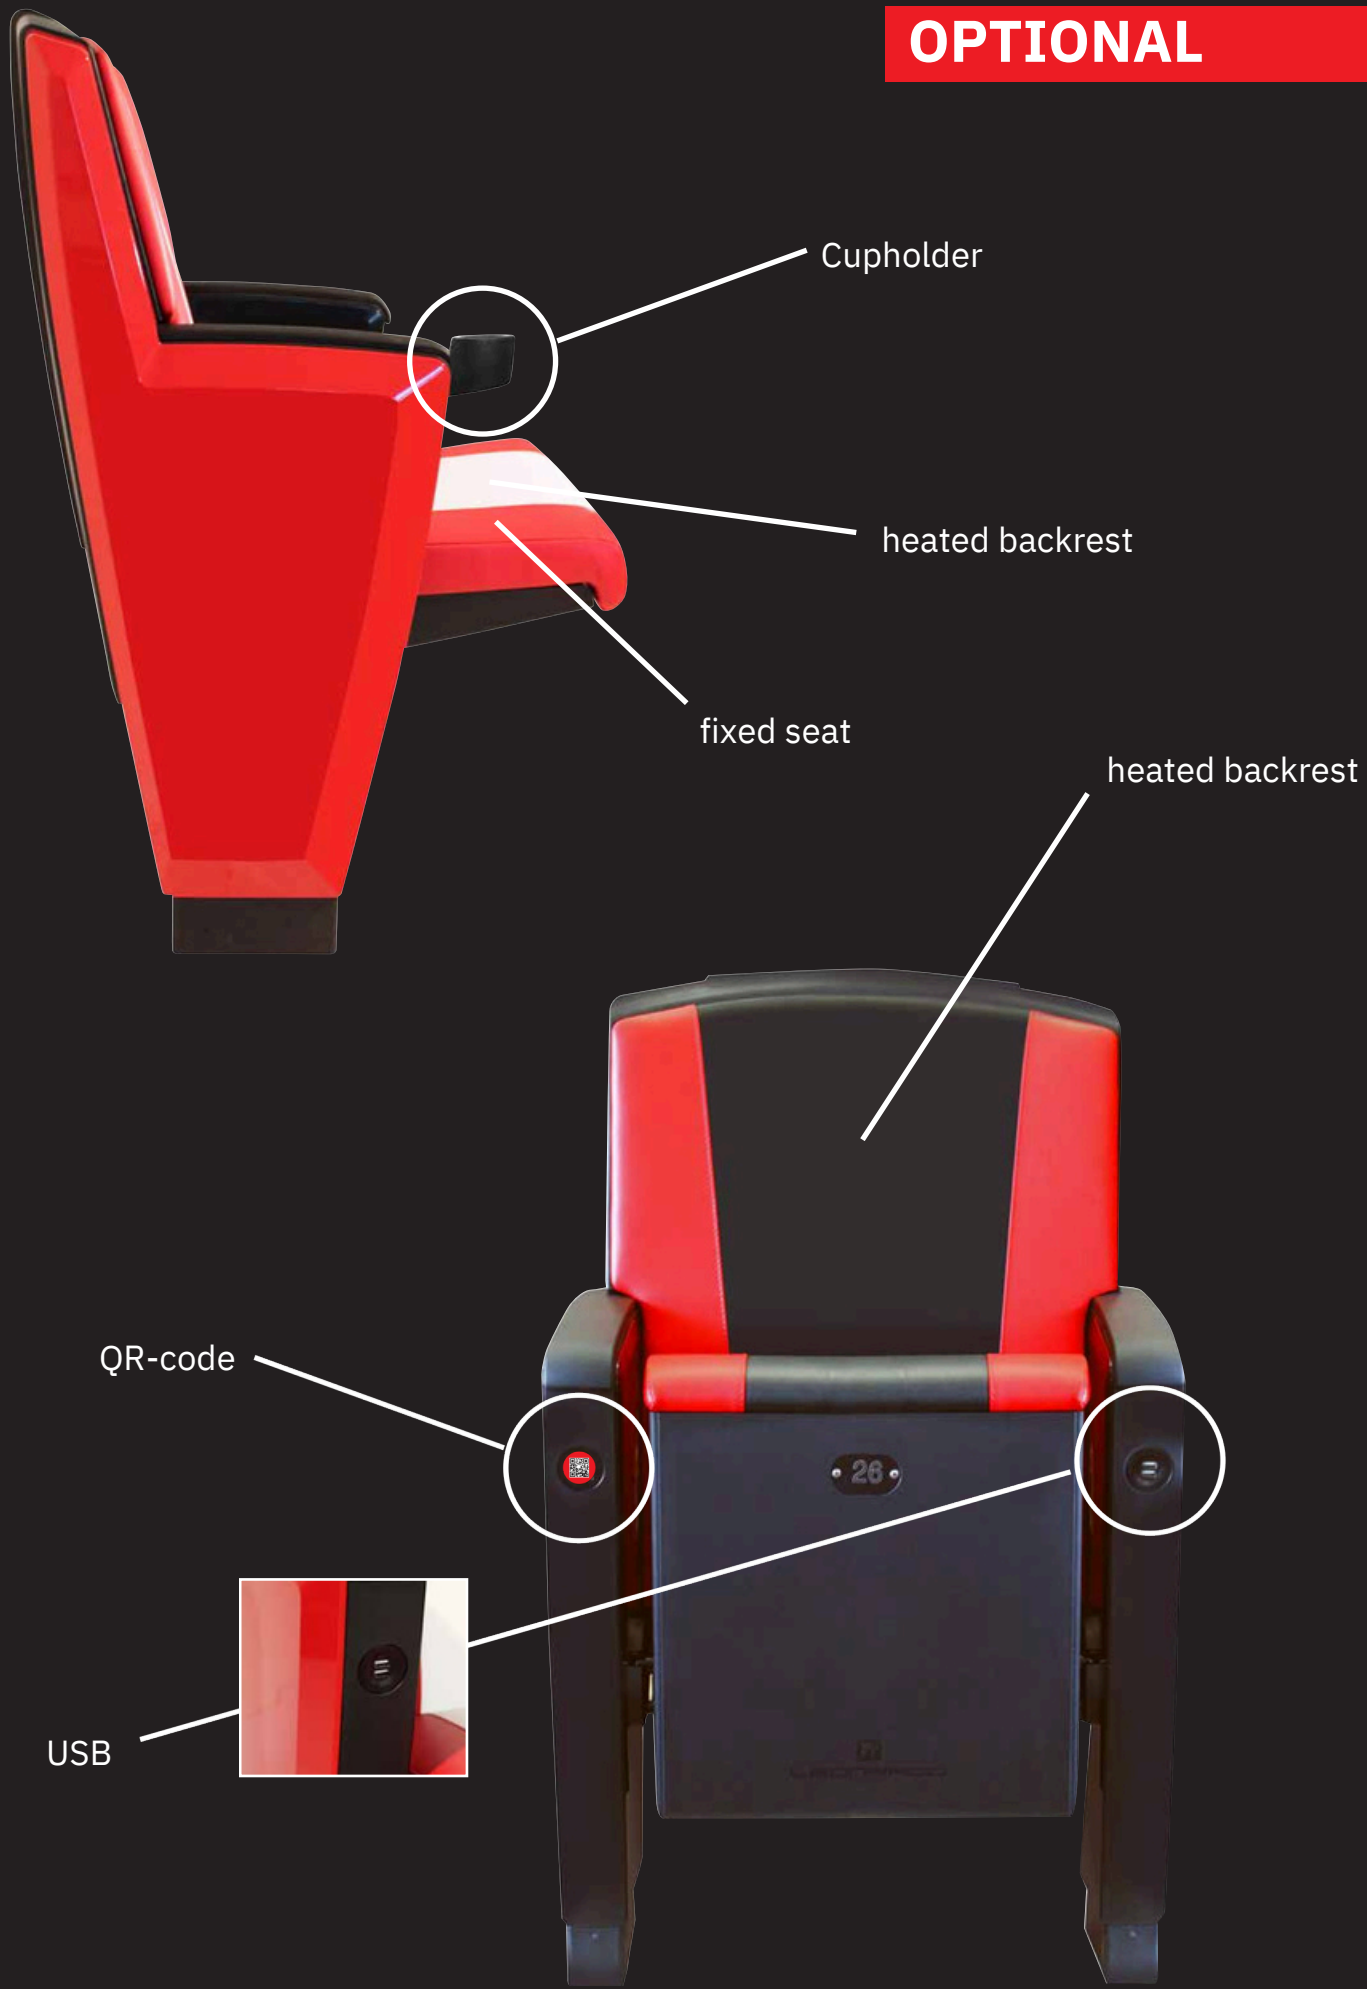

The seat reclines by gravity, through a hidden and inaccessible counterweight placed in a dedicated compartment. It is equipped with dampers to ensure a smooth and controlled closure. The end panels can be made of lacquered rigid polyurethane or ABS produced using injection technology.

OPTIONAL FEATURES:

- USB port
- Heated seat and backrest
- Cup holder
- Writing tablet/desk
- Tablet with integrated monitor
- Fixed seat
- Upholstered underside in matching color
- QR code

CHAIR TYPES:

- LEONARDO SILVER 497: Chair with a low backrest, painted polyurethane side, 535 mm center-to-center distance, arranged in a row.
- LEONARDO SILVER 457: Chair with a low backrest, low ABS side, 535 mm center-to-center distance, arranged in a row.

OPTIONAL

leonardo 497

SILVER

Low backrest, painted polyurethane side, 535 mm center-to-center distance, arranged in a row.

leonardo 457

SILVER

Low backrest, low ABS side, 535 mm center-to-center distance, arranged in a row.